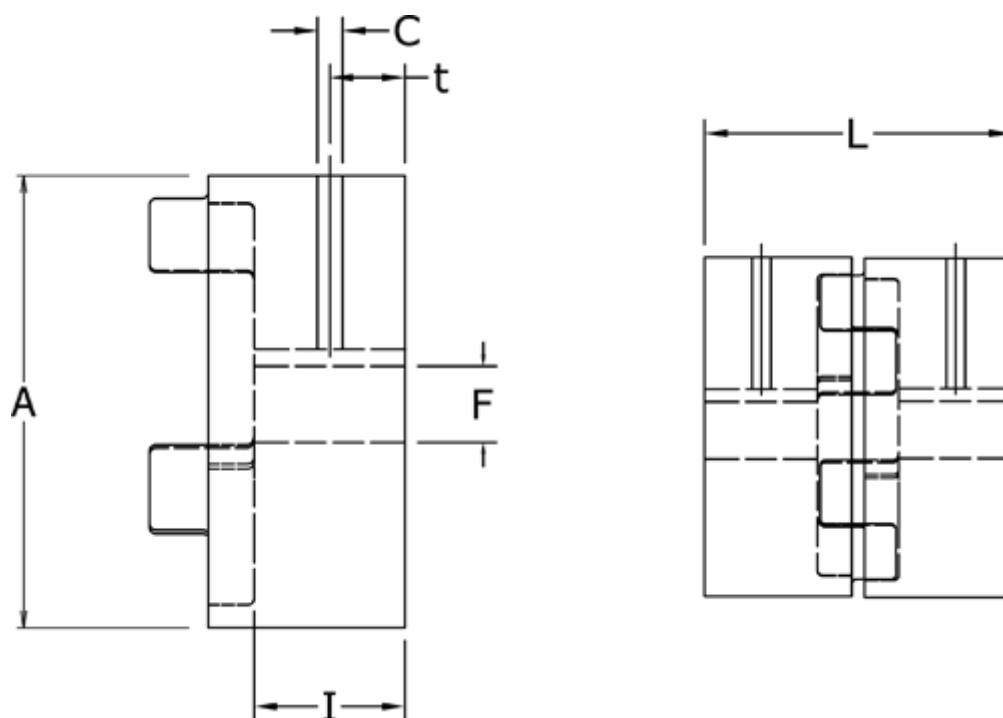

Article number: 3335028F024

Description: Coupling hub Klonex ES 28/38  
ALU Aluminium, Bore 24H7 mm w/keyway & setscrew

## Measures

A = 65  
C = M6  
F = 24  
I = 35  
L = 90  
t = 15.0